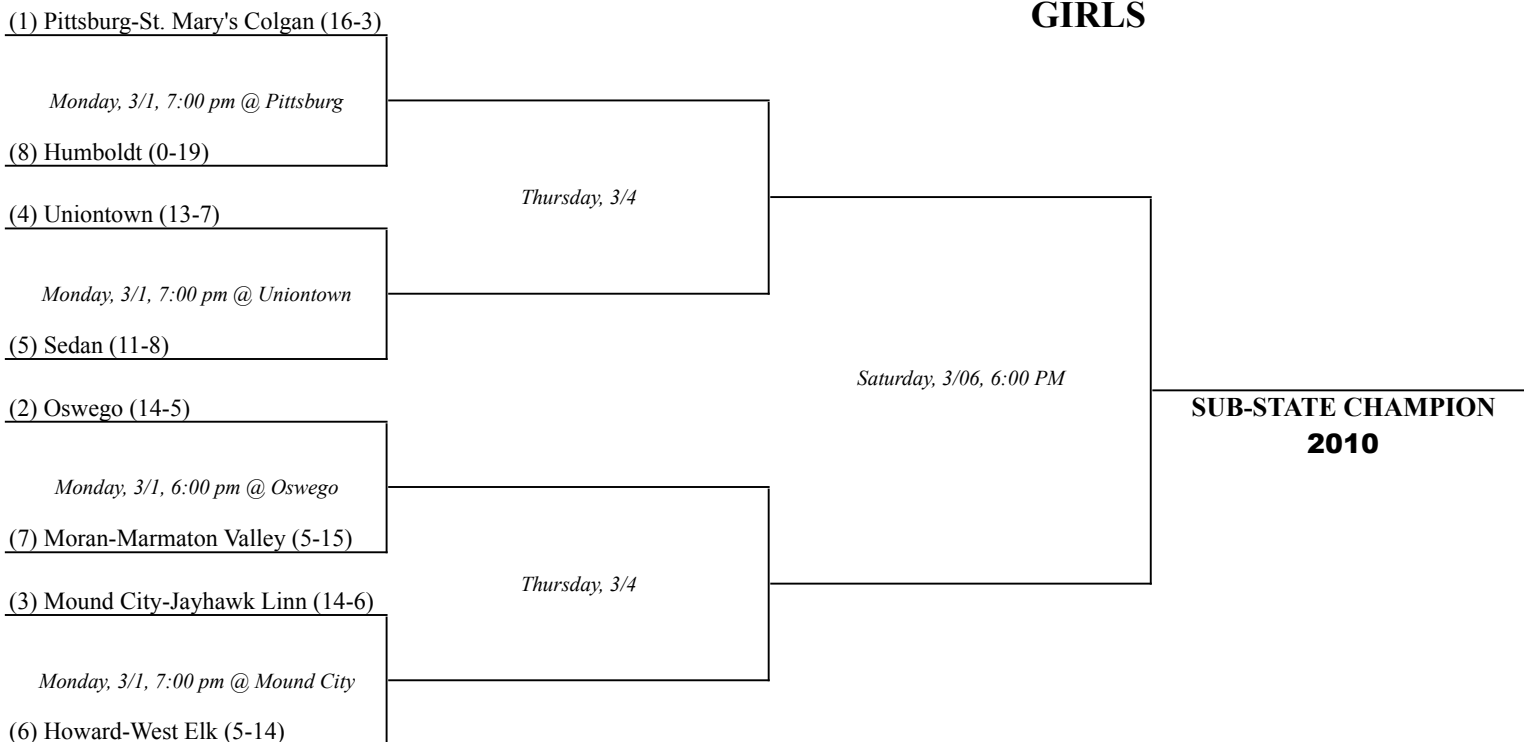

**Kansas State High School Activities Association**  
**OFFICIAL SUB-STATE TOURNAMENT BRACKET — CLASS 2A**  
**2010**

SITE: Oswego High School

MANAGER: Janna Nesbitt

**GIRLS**

**BOYS**